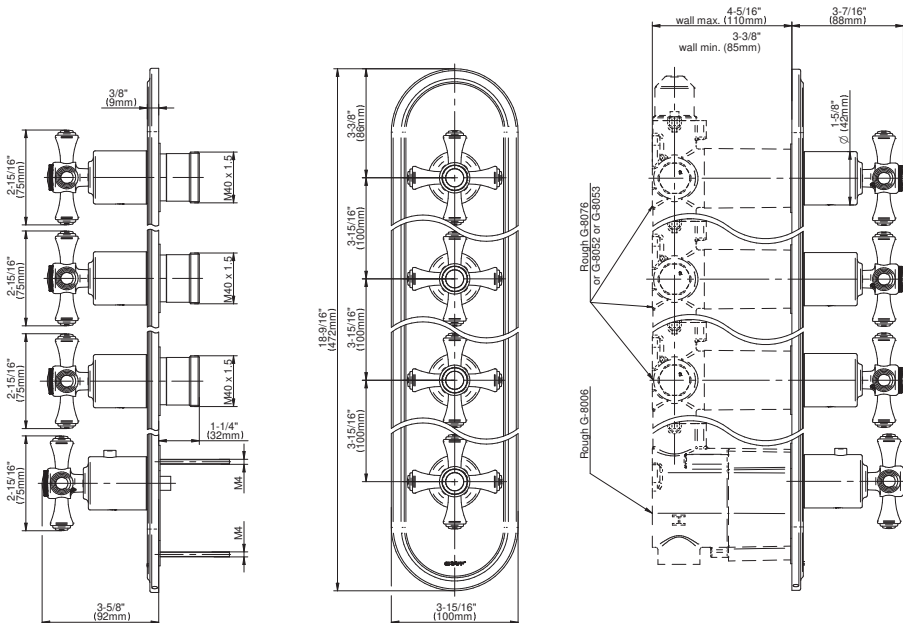

G-8088-C3E0-T

Lauren Collection

M-Series Valve Trim with Four Handles

GRAFF®

Product Features

- Four metal handles
- Decorative trim plate
- Use with M-Series rough valves

Available Finishes

- Polished Chrome
  G-8088-C3E0-PC-T
- Polished Nickel
  G-8088-C3E0-PN-T
- Olive Bronze
  G-8088-C3E0-OB-T
- Steelnox
  G-8088-C3E0-SN-T
- Vintage Brushed Brass*
  G-8088-C3E0-VBB-T*
- Gold*
  G-8088-C3E0-AU-T*
- Brushed Gold*
  G-8088-C3E0-BAU-T*

* Special order finish- call for availability

Code Compliance

- ADA

Warranty

- Limited lifetime warranty

For complete warranty information go to
<https://www.graff-designs.com/en/info/faqs>

The measurements shown are for reference only. Products and specifications shown are subject to change without notice. Revised 2/2019

www.graff-designs.com | phone: 800-954-4723